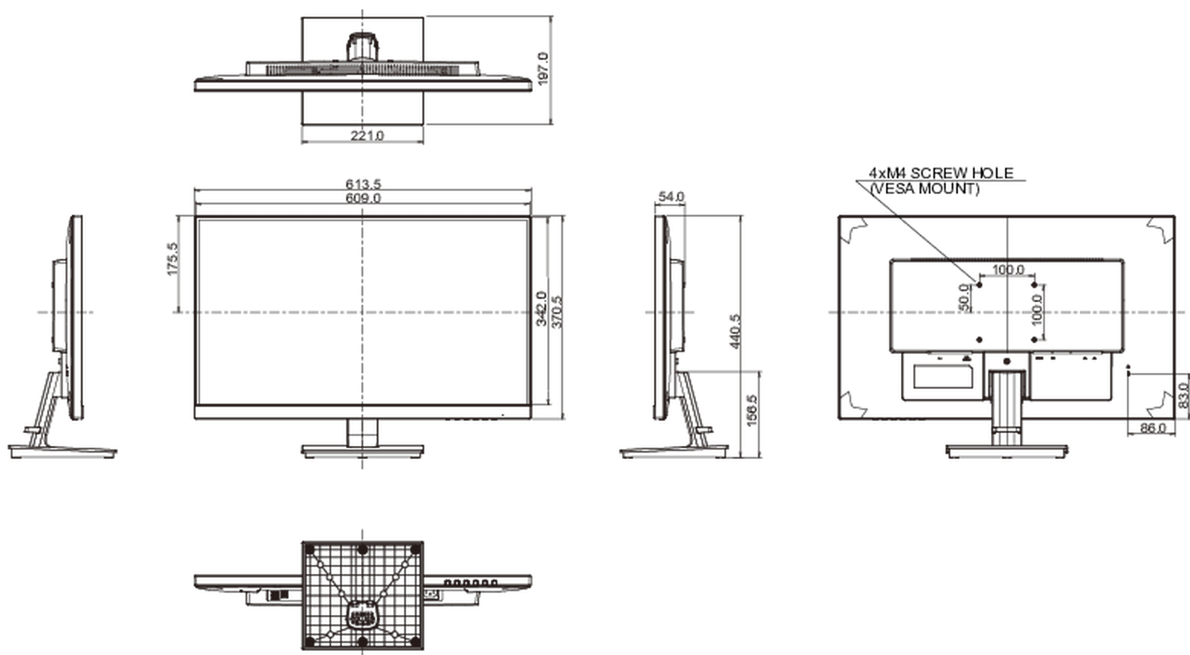

## 04 MECHANICAL

Display position adjustments	tilt
Tilt angle	22° up; 5° down
VESA mounting	100 x 100mm
Cable management system	yes

## 08 DIMENSIONS / WEIGHT

Product dimensions W x H x D	613.5 x 440.5 x 197mm
Weight (without box)	5.4kg
EAN code	4948570118892

All trademarks and registered trademarks acknowledged. E & O E. Specification subject to change without notice. All LCD's comply with ISO-9241-307:2008 in connection with pixel defects.